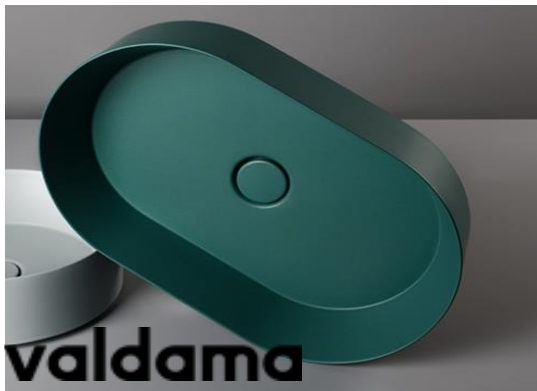

SEED 55X40H24

VARIE COLORS

20

valdama

TRACK 60X38 VALDAMA

VARIE COLORS

50

TRACK 60 OVALE VALDAMA