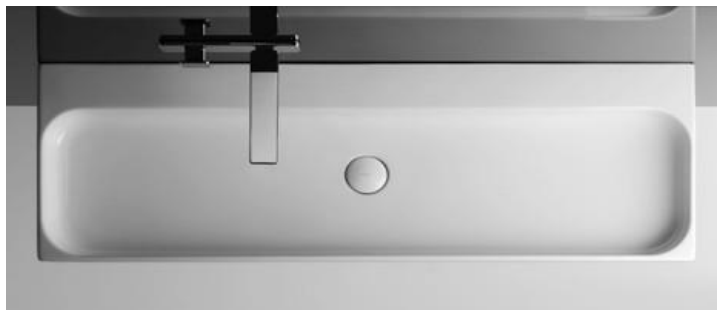

WC BACK TO WALL

WHITE GLOSSY

50

BIDET BACK TO WALL

WHITE GLOSSY

40

valdama

UNLIMITED 140CM